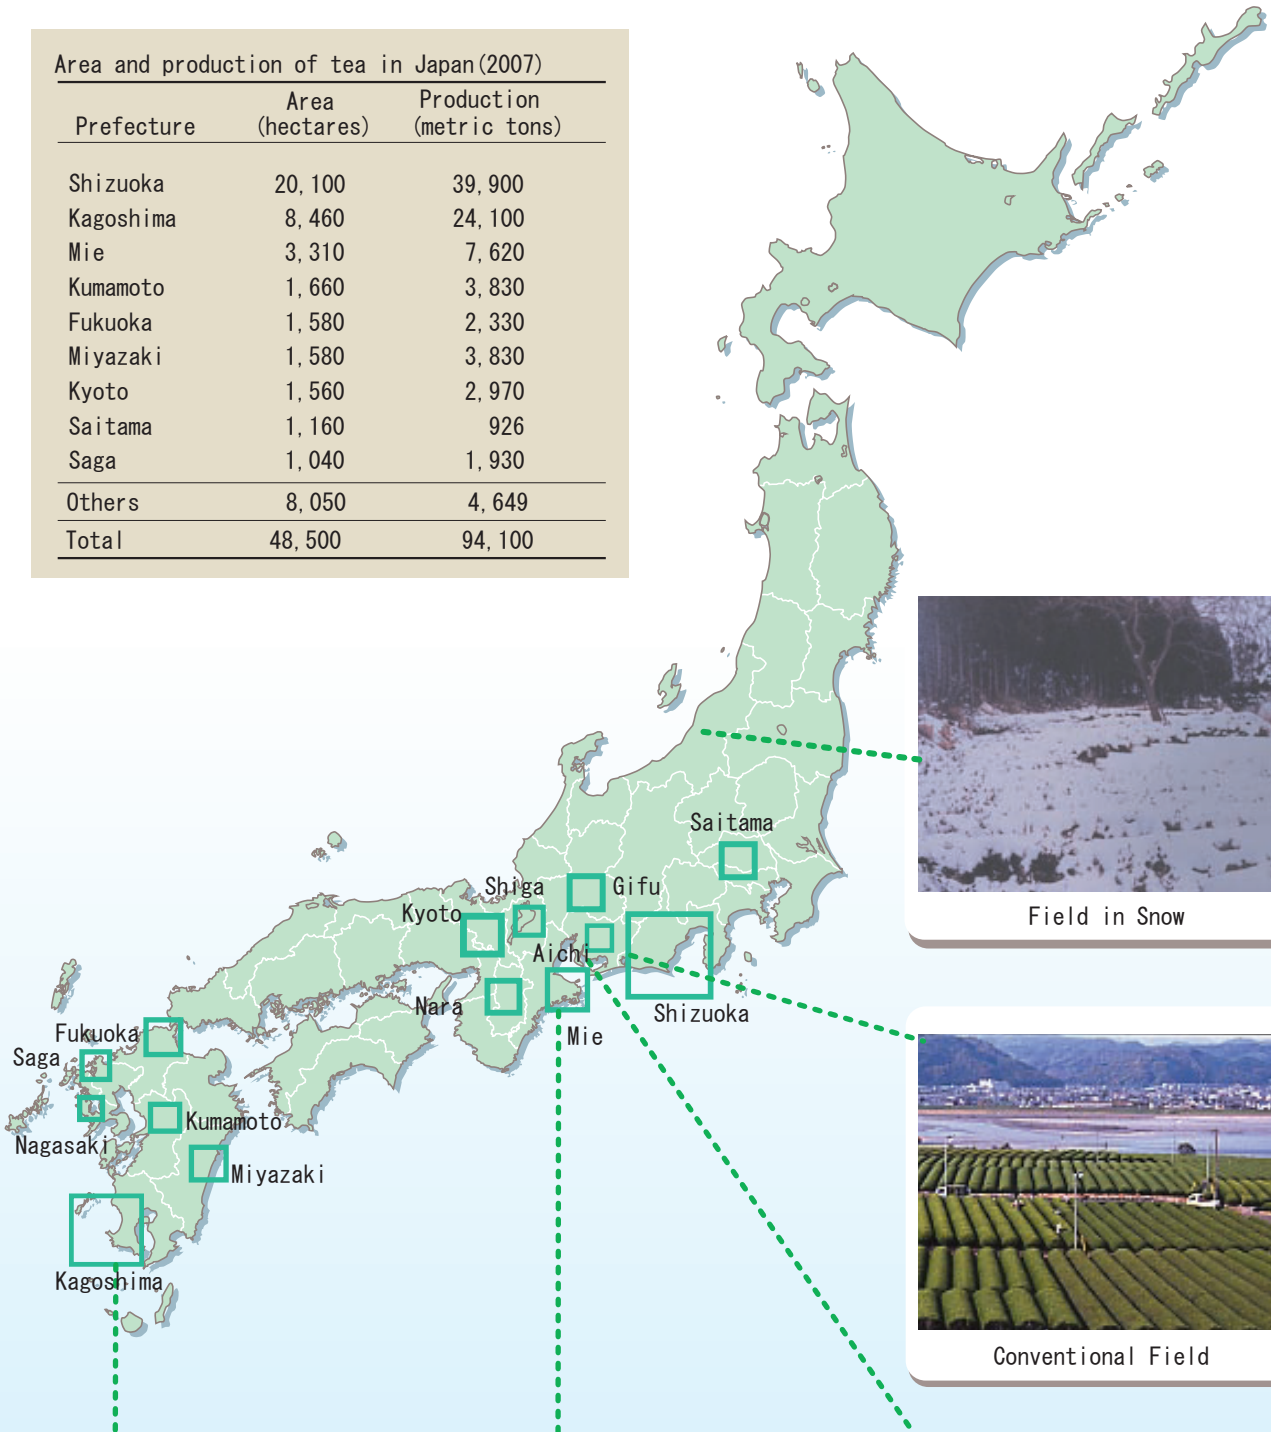

# Green Tea Production in Japan

Area and production of tea in Japan (2007)

Prefecture	Area (hectares)	Production (metric tons)
Shizuoka	20,100	39,900
Kagoshima	8,460	24,100
Mie	3,310	7,620
Kumamoto	1,660	3,830
Fukuoka	1,580	2,330
Miyazaki	1,580	3,830
Kyoto	1,560	2,970
Saitama	1,160	926
Saga	1,040	1,930
Others	8,050	4,649
<b>Total</b>	<b>48,500</b>	<b>94,100</b>

Field in Snow

Conventional Field

Field for Riding-type Machine

Light Shading Field

Severe Shading Field